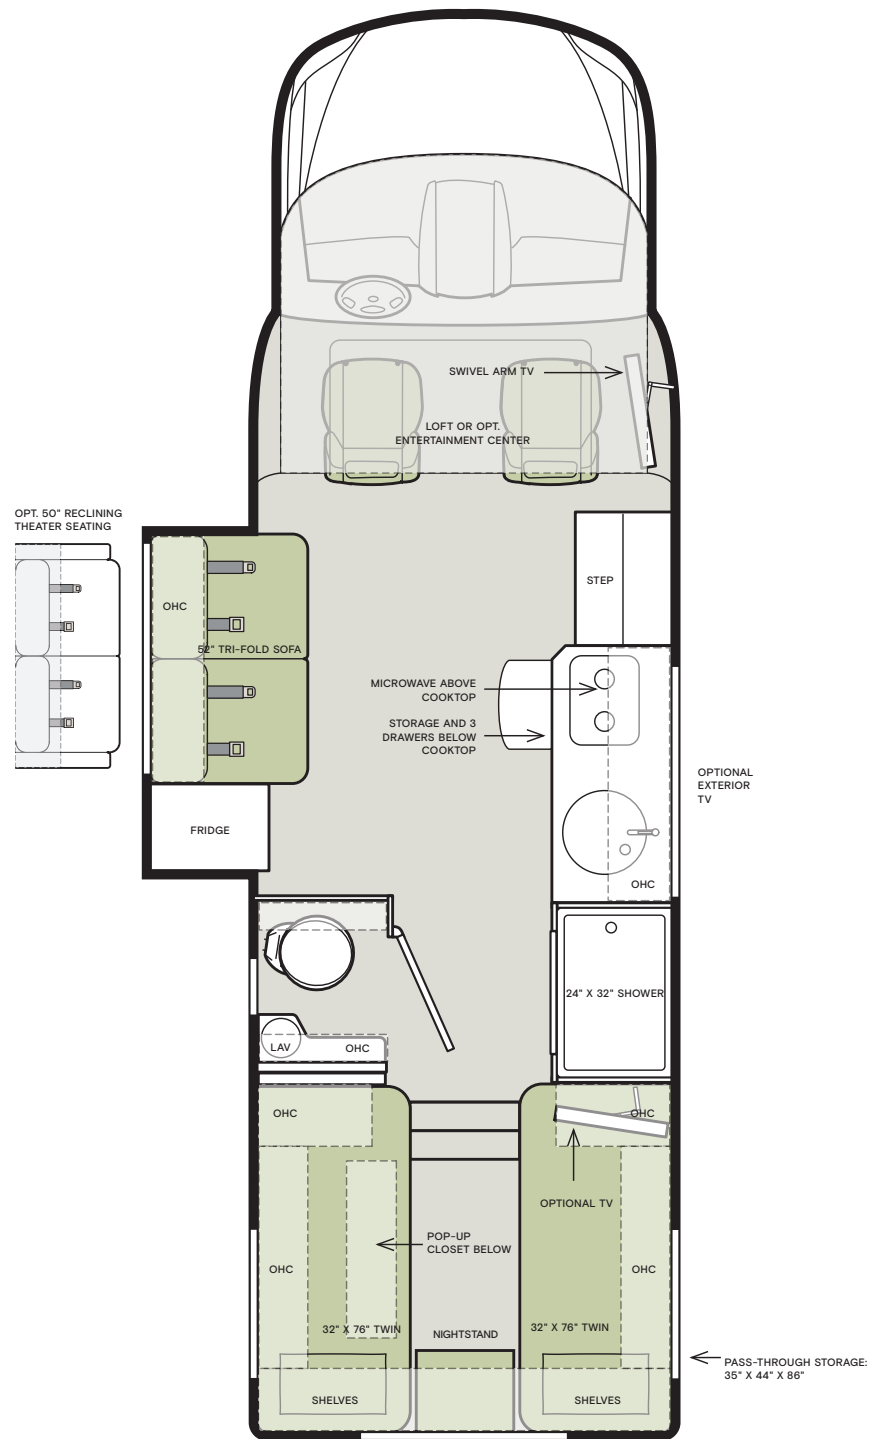

25 TW

25 SW

If optional furniture combinations are selected, window locations may vary from diagram shown. All options may not be available in every model. Because of progressive improvements and specifications, standard and optional equipment are subject to change without notice or obligation. For a complete and up-to-date list of available options and specifications, visit tiffinmotorhomes.com.

25 RW

25 LW

Interior Décor

Make it all yours. Personalize your décor experience with the Wayfarer's customization options. Choose between our four décor packages, as well as handcrafted wood cabinetry. The Wayfarer's luxury design options allow you to arrive and live in style, wherever your travels and adventures take you.

Specifications

WEIGHTS AND MEASURES	25 TW	25 RW	25 LW	25 SW
Overall Length (approximately) ¹	25' 7"	25' 7"	25' 7"	25' 7"
Overall Height (max.)	11' 4"	11' 4"	11' 4"	11' 4"
Interior Height	80"	80"	80"	80"
Overall Width ¹	90"	90"	90"	90"
Interior Width	87"	87"	87"	87"
Fresh Water (gal.)	38	38	32	38
Black Water (gal.)	28	28	28	28
Grey Water (gal.)	32	36	32	33
LPG Tank (gal.)	12	12	12	12
Basement Storage (cubic ft – app.)	68	37	130	54
Trailer Hitch Capacity ²	5,000 lb	5,000 lb	5,000 lb	5,000 lb