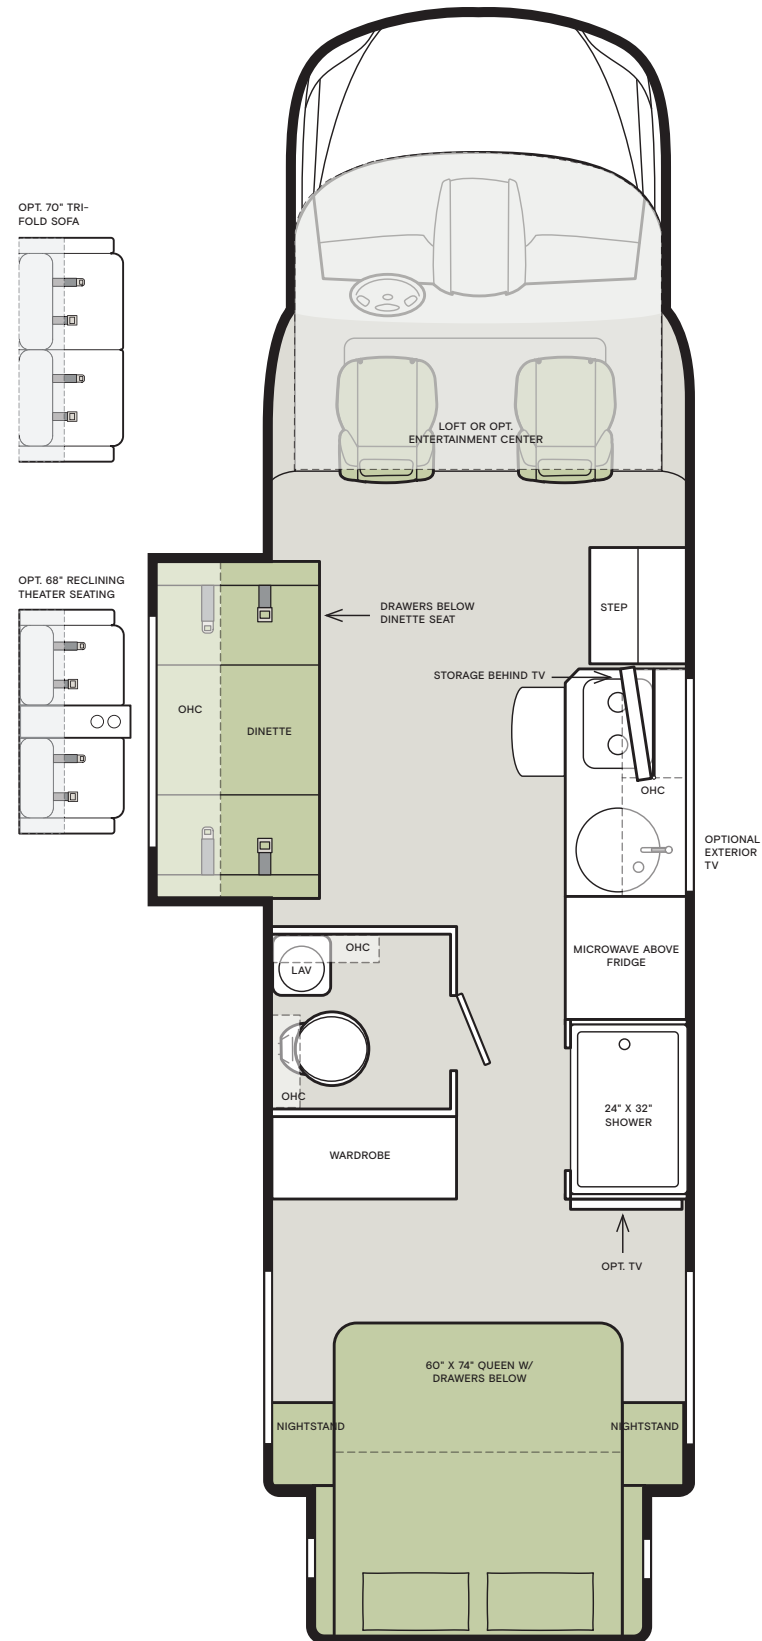

25 SW

If optional furniture combinations are selected, window locations may vary from diagram shown. All options may not be available in every model. Because of progressive improvements and specifications, standard and optional equipment are subject to change without notice or obligation. For a complete and up-to-date list of available options and specifications, visit tiffinmotorhomes.com.