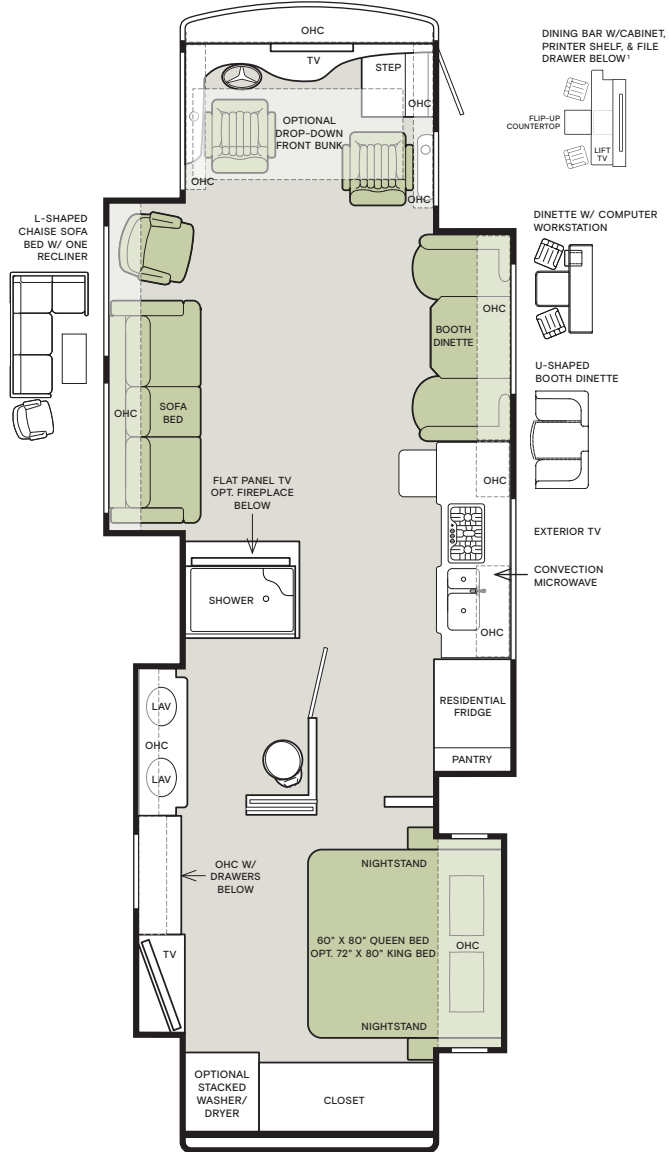

Clockwise from top: Driver side living area; Bedroom TV and optional stacked washer/dryer; Optional fireplace; Shower; Freightliner steering wheel. All interiors shown are 33 AA with Natural Alder cabinets, Dark Brew décor.

For a complete and up-to-date list of available options and specifications, visit tiffinmotorhomes.com.

33 AA

37 BA

¹ Deletes the Overhead Cabinet in the Dining Area and the Mid-section TV

37 PA

38 KA

¹ Deletes the Overhead Cabinet in the Dining Area and the Mid-section TV