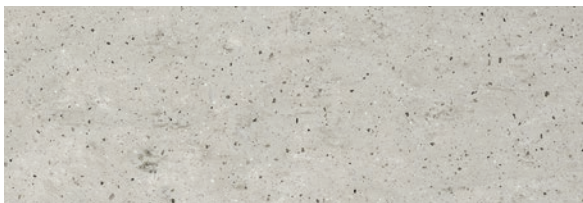

COUNTERTOP