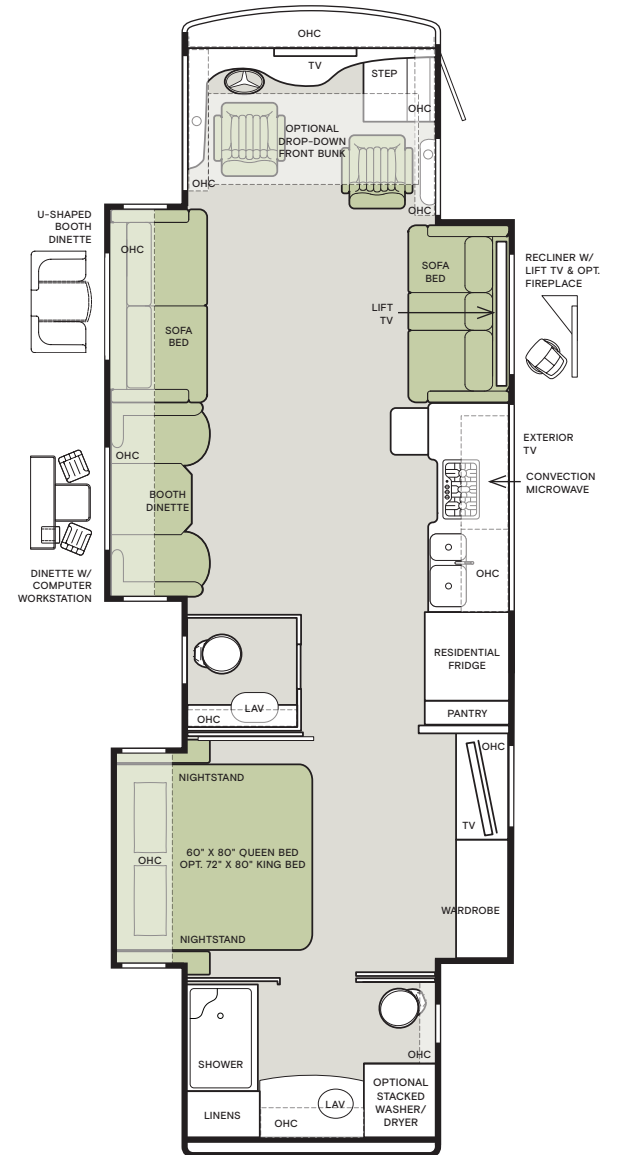

Clockwise from top: Driver side living area; Bedroom TV and optional stacked washer/dryer; Optional fireplace; Shower; Freightliner steering wheel. All interiors shown are 33 AA with Natural Alder cabinets, Dark Brew décor.

For a complete and up-to-date list of available options and specifications, visit tiffinmotorhomes.com.

33 AA

37 BA

¹ Deletes the Overhead Cabinet in the Dining Area and the Mid-section TV

37 PA

38 KA

¹ Deletes the Overhead Cabinet in the Dining Area and the Mid-section TV