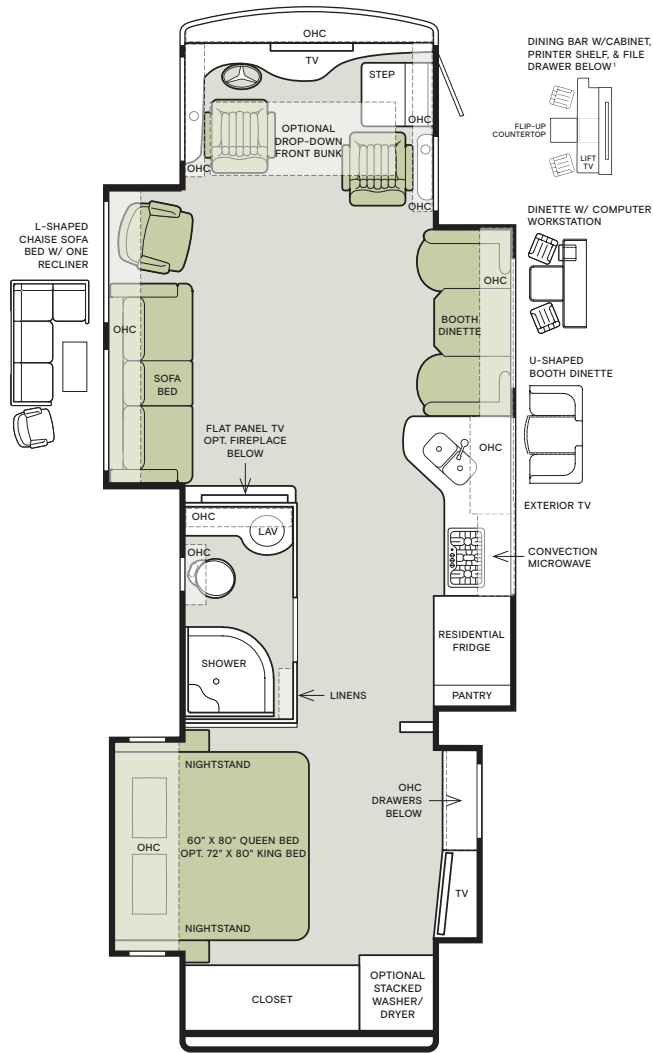

Clockwise from top: Driver side living area; Bedroom TV and optional stacked washer/dryer; Optional fireplace; Shower; Freightliner steering wheel. All interiors shown are 33 AA with Natural Alder cabinets, Dark Brew décor.

Floor Plans

The design of every Allegro RED floor plan must meet four essential criteria: Maximum space, Optimal organization, Relaxation plus, and Elegant atmosphere. Tiffin's MORE Plans offer your family the most comfortable layout for life on the road.

For a complete and up-to-date list of available options and specifications, visit tiffinmotorhomes.com.

33 AA

37 BA

¹ Deletes the Overhead Cabinet in the Dining Area and the Mid-section TV

37 PA

38 KA

¹ Deletes the Overhead Cabinet in the Dining Area and the Mid-section TV