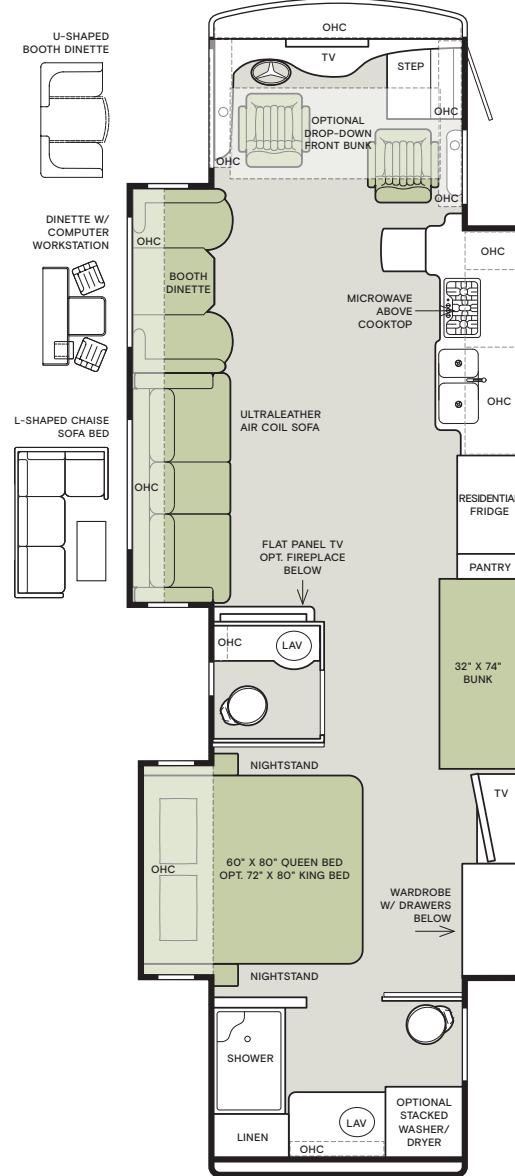

Clockwise from top: Driver side living area; Bedroom TV and optional stacked washer/dryer; Optional fireplace; Shower; Freightliner steering wheel. All interiors shown are 33 AA with Natural Alder cabinets, Dark Brew décor.

For a complete and up-to-date list of available options and specifications, visit tiffinmotorhomes.com.

33 AA

37 BA

¹ Deletes the Overhead Cabinet in the Dining Area and the Mid-section TV

37 PA

38 KA

¹ Deletes the Overhead Cabinet in the Dining Area and the Mid-section TV