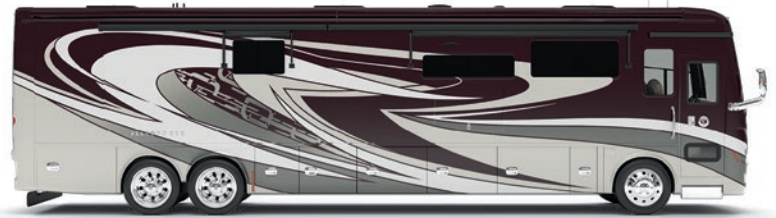

G10 WHITE MAHOGANY

For a complete and up-to-date list of available options and specifications, visit tiffinmotorhomes.com.