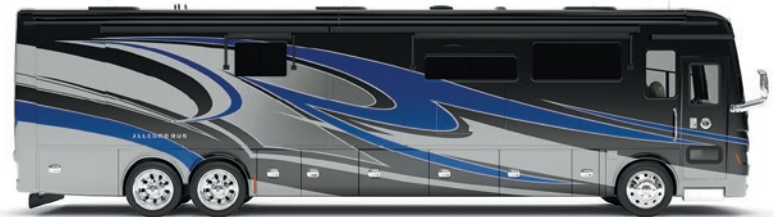

## GENERATION 9

G9 CINDERWOOD

G9 SUNLIT SAND

G9 FIRE OPAL

G9 WATERFALL

G9 FROSTED GRANITE

G9 WHITE MAHOGANY

Our Generation 9 and Generation 10 premium paint schemes now give you 12 different ways to make your 2021 Allegro Bus your very own. To learn more, visit [tiffinmotorhomes.com](http://tiffinmotorhomes.com).