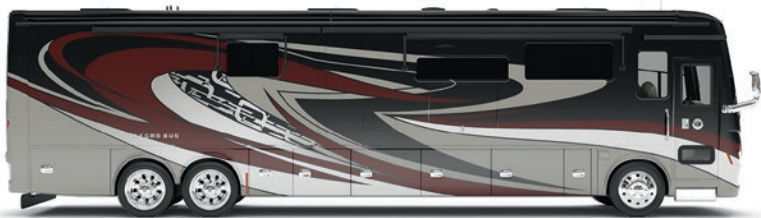

Our Generation 9 and Generation 10 premium paint schemes now give you 12 different ways to make your 2021 Allegro Bus your very own. To learn more, visit tiffinmotorhomes.com.

GENERATION 10

G10 CINDERWOOD